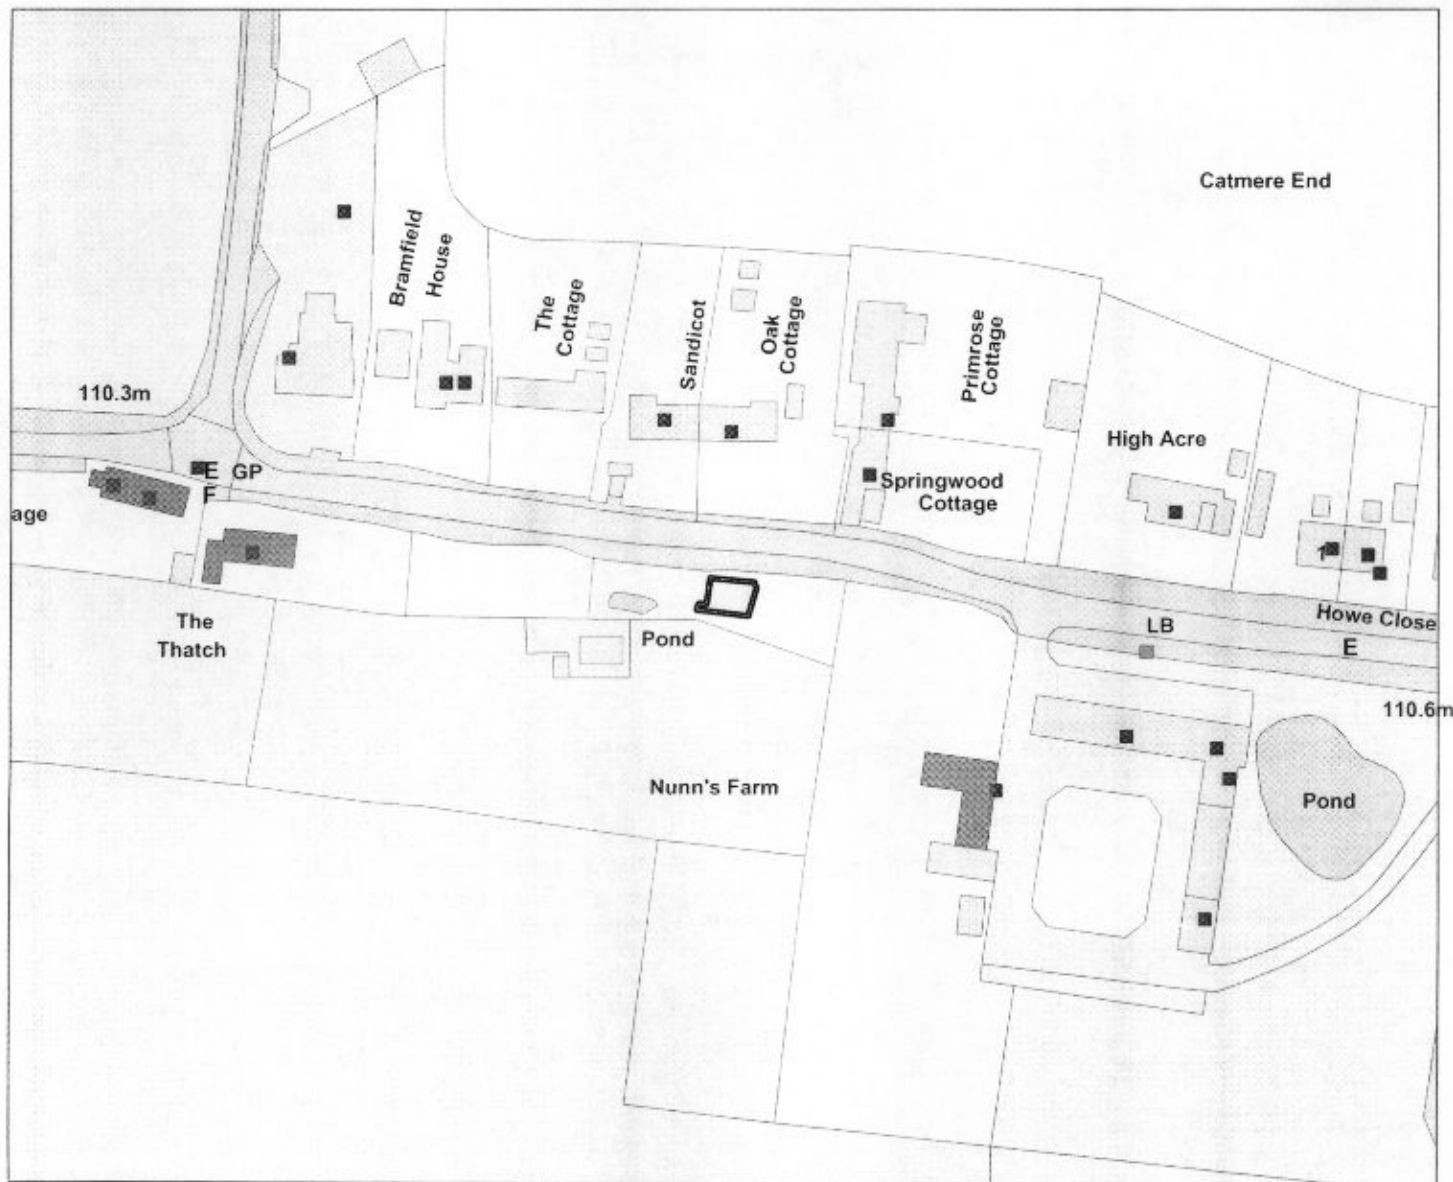

UTT/13/0031/HHF

Nunns Farm, Catmere End, Littlebury

GIS by ESRI (UK)

Legend

Reproduced from the Ordnance Survey map with the permission of the Controller of Her Majesty's Stationery Office © Crown Copyright 2000.

Unauthorised reproduction infringes Crown Copyright and may lead to prosecution or civil proceedings.

Organisation	UTTLESFORD DISTRICT COUNCIL
Department	PLANNING
Comments	
Date	27 March 2013
SLA Number	100018688 (2007)